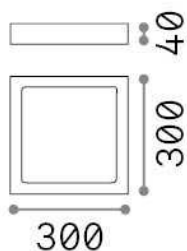

Info sorgente e prestazionali

Sorgente integrata	Integrated LED module
Sorgente sostituibile	No
Potenza	25 W
Emissione	Direct
Consumo massimo	max 25,00 W
Caratteristiche LED	LED SMD
CCT LED	4000 K
Durata LED (t. 25°c)	30000 h
CRI	> 80
Fascio luminoso	110°
Flusso sorgente	2600 lm
Flusso utile	2300 lm