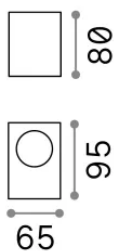

Info sorgente e prestazionali

Sorgente integrata	Light bulb (not included)
Sorgente sostituibile	No
Potenza	G9 max 1 x 15 W
Emissione	Direct
Consumo massimo	-
Lampadina consigliata	307879 G9 4.0W 4000K CRI80