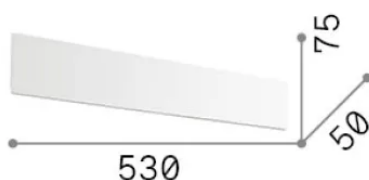

Info sorgente e prestazionali

Sorgente integrata	Integrated LED module
Sorgente sostituibile	No
Potenza	23 W
Emissione	Indirect
Consumo massimo	max 23 W
Caratteristiche LED	LED SMD
CCT LED	2700 K
Durata LED (t. 25°c)	50000 h
CRI	> 90
SDCM	3
Fascio luminoso	-
Flusso sorgente	2400 lm
Flusso utile	2180 lm
Rischio fotobiologico	1