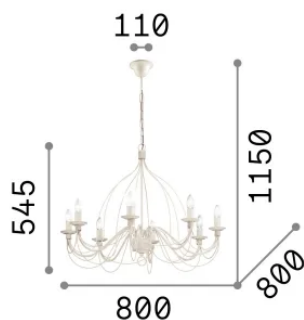

Info sorgente e prestazionali

Sorgente integrata	Light bulb (not included)
Sorgente sostituibile	No
Potenza	E14 max 8 x 40 W
Emissione	Diffuse
Consumo massimo	-
Lampadina consigliata	101224 E14 OLIVA 4W 3000K CRI80 TRASP