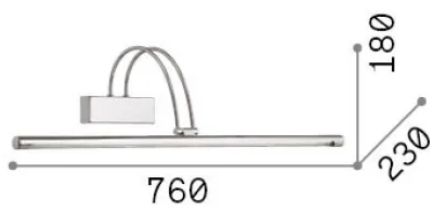

### Interno - Applique

Indoor wall mounted adjustable linear fitting with integrated LED sources, in-built switch and direct light emission

<b>Ean</b>	8021696007021
<b>Articolo</b>	BOW AP D76 CROMO
<b>Installazione</b>	Applique
<b>Garanzia</b>	5 years
<b>Peso lordo</b>	1.12 kg
<b>Volume</b>	0.0323 m <sup>3</sup>

## Info tecniche e installative

<b>Peso netto</b>	0.86 kg
<b>Classe di isolamento</b>	I
<b>Grado di protezione</b>	IP20
<b>Conformità</b>	CE
<b>Temperatura d'esercizio</b>	0° ~ +40 °C
<b>Dimmer</b>	Non-dimmable, On-Off
<b>Alimentazione</b>	220-240 V AC 50/60 Hz
<b>Alimentatore</b>	In-built, included Replaceable (by qualified operators only), electronic