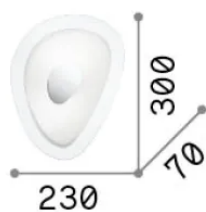

Info sorgente e prestazionali

Sorgente integrata	Light bulb (not included)
Sorgente sostituibile	No
Potenza	E27 max 2 x 60 W
Emissione	Diffuse
Consumo massimo	-
Lampadina consigliata	101286 E27 SFERA 4W 3000K CRI80 BIANCO