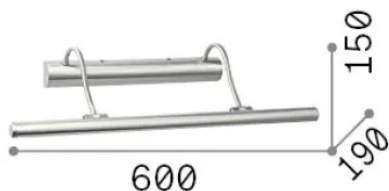

Info sorgente e prestazionali

Sorgente integrata	Light bulb (included)
Sorgente sostituibile	Replaceable
Potenza	G9 max 4 x 40 W
Emissione	Direct
Consumo massimo	-
Lampadina inclusa	209043 G9 3.0W 3000K CRI80
Lampadina consigliata	305486 G9 4.0W 3000K CRI80