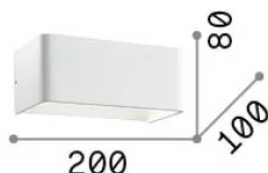

Info generali

Interno - Applique

Indoor wall mounted lamp with integrated LED sources and direct/indirect light emission

Ean	8021696017518
Articolo	CLICK AP D20
Installazione	Applique
Garanzia	5 years
Peso lordo	0.89 kg
Volume	0.003887 m ³

Info sorgente e prestazionali

Sorgente integrata	Integrated LED module
Sorgente sostituibile	Replaceable (by qualified operators only)
Potenza	LED 12 W
Emissione	Direct + Indirect
Consumo massimo	max 12 W
Caratteristiche LED	LED SMD
CCT LED	3000 K
Durata LED (t. 25°c)	20000 h
CRI	> 90
SDCM	3
Flusso sorgente	1450 lm
Flusso utile	1130 lm
Lampadina inclusa	1
Lampadina consigliata	LED INTEGRATO 1450Lm 3000K