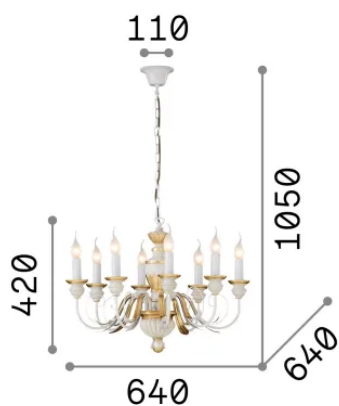

Info sorgente e prestazionali

Sorgente integrata	Light bulb (not included)
Sorgente sostituibile	No
Potenza	E14 max 8 x 40 W
Emissione	Diffuse
Consumo massimo	-
Lampadina consigliata	101248 E14 CANDELA 4W 3000K CRI80 TRASP