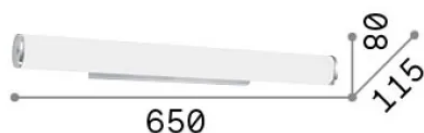

Info sorgente e prestazionali

Sorgente integrata	Light bulb (not included)
Sorgente sostituibile	No
Potenza	E14 max 4 x 40 W
Emissione	Diffuse
Consumo massimo	-
Lampadina consigliata	101217 E14 SFERA 4W 3000K CRI80 BIANCO