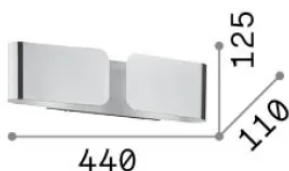

Info sorgente e prestazionali

Sorgente integrata	Light bulb (not included)
Sorgente sostituibile	No
Potenza	E27 max 2 x 60 W
Emissione	Direct + Indirect
Consumo massimo	-
Lampadina consigliata	101279 E27 SFERA 4W 3000K CRI80 TRASP