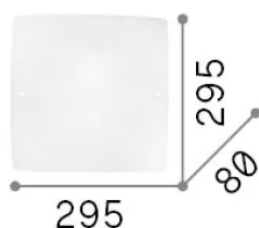

Info sorgente e prestazionali

Sorgente integrata	Light bulb (not included)
Sorgente sostituibile	No
Potenza	E27 max 2 x 60 W
Emissione	Diffuse
Consumo massimo	-
Lampadina consigliata	101286 E27 SFERA 4W 3000K CRI80 BIANCO