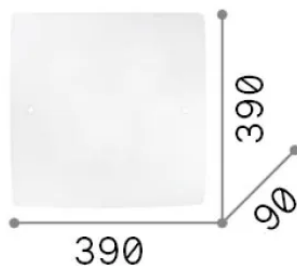

Info sorgente e prestazionali

Sorgente integrata	Light bulb (not included)
Sorgente sostituibile	No
Potenza	E27 max 3 x 60 W
Emissione	Diffuse
Consumo massimo	-
Lampadina consigliata	101286 E27 SFERA 4W 3000K CRI80 BIANCO