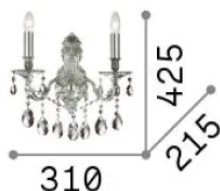

Info sorgente e prestazionali

Sorgente integrata	Light bulb (not included)
Sorgente sostituibile	No
Potenza	E14 max 2 x 40 W
Emissione	Diffuse
Consumo massimo	-
Lampadina consigliata	101224 E14 OLIVA 4W 3000K CRI80 TRASP