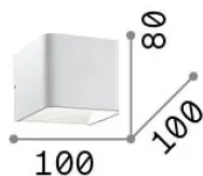

Info sorgente e prestazionali

Sorgente integrata	Integrated LED module
Sorgente sostituibile	Replaceable (by qualified operators only)
Potenza	LED 6 W
Emissione	Direct + Indirect
Consumo massimo	max 6 W
Caratteristiche LED	LED SMD
CCT LED	3000 K
Durata LED (t. 25°c)	20000 h
CRI	> 90
SDCM	3
Flusso sorgente	520 lm
Flusso utile	400 lm
Lampadina inclusa	1
Lampadina consigliata	LED INTEGRATO 520lm 3000K