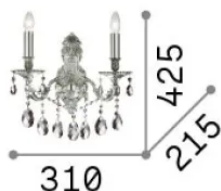

Info sorgente e prestazionali

Sorgente integrata	Light bulb (not included)
Sorgente sostituibile	No
Potenza	E14 max 2 x 40 W
Emissione	Diffuse
Consumo massimo	-
Lampadina consigliata	101224 E14 OLIVA 4W 3000K CRI80 TRASP