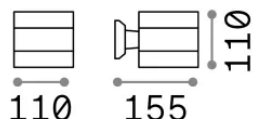

Info sorgente e prestazionali

Sorgente integrata	Light bulb (not included)
Sorgente sostituibile	No
Potenza	G9 max 1 x 40 W
Emissione	Direct + Indirect
Consumo massimo	-
Lampadina consigliata	307879 G9 4.0W 4000K CR180