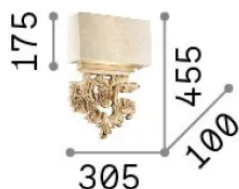

Info sorgente e prestazionali

Sorgente integrata	Light bulb (not included)
Sorgente sostituibile	No
Potenza	E14 max 2 x 40 W
Emissione	Diffuse
Consumo massimo	-
Lampadina consigliata	101200 E14 SFERA 4W 3000K CRI80 TRASP