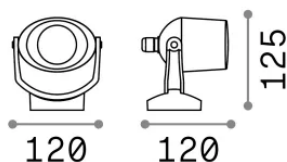

Info generali

Esterno - Applique

Outdoor ceiling or wall mounted adjustable projector with direct light emission

Ean	8021696096476
Articolo	ELIO AP1 NERO
Installazione	Applique
Garanzia	5 years
Peso lordo	0.6 kg
Volume	0.002662 m ³

Info sorgente e prestazionali

Sorgente integrata	Light bulb (included, settable CCT 2700 / 4000 K)
Sorgente sostituibile	Replaceable
Potenza	GU10 max 1 x 6 W
Emissione	Direct
Consumo massimo	-
Lampadina inclusa	188652 FUMAGALLI LED CLASSIC GU10 3.5W SETTABILE
Lampadina consigliata	253497 GU10 05W 430Lm 4000K CRI90