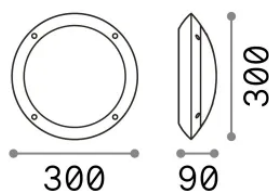

Info sorgente e prestazionali

Sorgente integrata	Light bulb (not included)
Sorgente sostituibile	No
Potenza	E27 max 1 x 23 W
Emissione	Direct
Consumo massimo	-
Lampadina consigliata	151991 E27 GOCCIA 09W 4000K CRI80 BIANCO