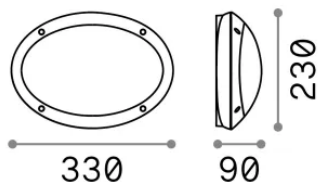

Info sorgente e prestazionali

Sorgente integrata	Light bulb (not included)
Sorgente sostituibile	No
Potenza	E27 max 1 x 23 W
Emissione	Diffuse
Consumo massimo	-
Lampadina consigliata	151991 E27 GOCCIA 09W 4000K CRI80 BIANCO