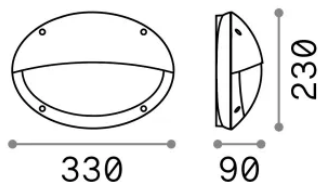

Info sorgente e prestazionali

Sorgente integrata	Light bulb (not included)
Sorgente sostituibile	No
Potenza	E27 max 1 x 23 W
Emissione	Direct
Consumo massimo	-
Lampadina consigliata	151991 E27 GOCCIA 09W 4000K CRI80 BIANCO