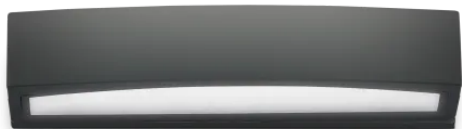

## Esterno - Applique

Outdoor wall mounted lamp with multiple sources, enhanced protection and direct/indirect light emission

<b>Ean</b>	8021696100371
<b>Articolo</b>	ANDROMEDA AP2 NERO
<b>Installazione</b>	Applique
<b>Garanzia</b>	5 years
<b>Peso lordo</b>	1.8 kg
<b>Volume</b>	0.005486 m <sup>3</sup>