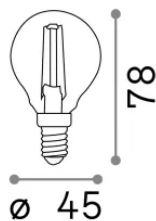

Info sorgente e prestazionali

Potenza	4 W
Emissione	Diffuse
Consumo massimo	max 4 W
CCT LED	3000 K
Durata LED (t. 25°C)	25000 h
CRI	> 80
Fascio luminoso	-
Flusso utile	480 lm
Rischio fotobiologico	EXEMPT