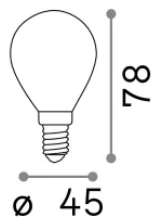

Info sorgente e prestazionali

Potenza	4 W
Emissione	Diffuse
Consumo massimo	max 4 W
CCT LED	3000 K
Durata LED (t. 25°C)	25000 h
CRI	> 80
Fascio luminoso	-
Flusso utile	410 lm
Rischio fotobiologico	EXEMPT