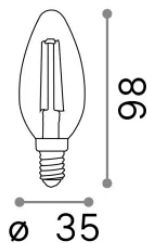

Info generali

Lampadine e accessori - Oliva

Non-dimmable light bulb with integrated LED sources and diffuse light emission

Ean	8021696101224
Articolo	E14 OLIVA 4W 3000K CRI80 TRASP
Installazione	Light bulb
Garanzia	5 years
Peso lordo	0.03 kg
Volume	0.000135 m ³

Potenza	4 W
Emissione	Diffuse
Consumo massimo	max 4 W
CCT LED	3000 K
Durata LED (t. 25°C)	25000 h
CRI	> 80
Fascio luminoso	-
Flusso utile	480 lm
Rischio fotobiologico	EXEMPT