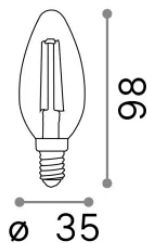

Info sorgente e prestazionali

Potenza	4 W
Emissione	Diffuse
Consumo massimo	max 4 W
CCT LED	3000 K
Durata LED (t. 25°C)	25000 h
CRI	> 80
Fascio luminoso	-
Flusso utile	480 lm
Rischio fotobiologico	EXEMPT