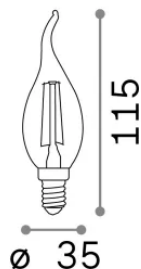

Info sorgente e prestazionali

Potenza	4 W
Emissione	Diffuse
Consumo massimo	max 4 W
CCT LED	3000 K
Durata LED (t. 25°C)	25000 h
CRI	> 80
Fascio luminoso	-
Flusso utile	470 lm
Rischio fotobiologico	EXEMPT