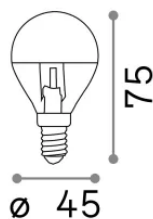

Info sorgente e prestazionali

Potenza	4 W
Emissione	Diffuse
Consumo massimo	max 4 W
CCT LED	3000 K
Durata LED (t. 25°C)	25000 h
CRI	> 80
Fascio luminoso	-
Flusso utile	370 lm
Rischio fotobiologico	EXEMPT