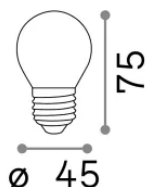

## Lampadine e accessori - Sfera

Non-dimmable light bulb with integrated LED sources and diffuse light emission

<b>Ean</b>	8021696101286
<b>Articolo</b>	E27 SFERA 4W 3000K CRI80 BIANCO
<b>Installazione</b>	Light bulb
<b>Garanzia</b>	5 years
<b>Peso lordo</b>	0.04 kg
<b>Volume</b>	0.000178 m <sup>3</sup>