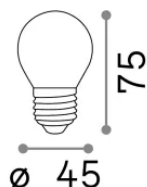

Info sorgente e prestazionali

Potenza	4 W
Emissione	Diffuse
Consumo massimo	max 4 W
CCT LED	3000 K
Durata LED (t. 25°C)	25000 h
CRI	> 80
Fascio luminoso	-
Flusso utile	400 lm