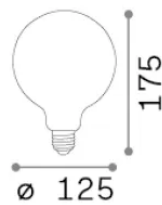

Info sorgente e prestazionali

Potenza	8 W
Emissione	Diffuse
Consumo massimo	max 8 W
CCT LED	3000 K
Durata LED (t. 25°C)	25000 h
CRI	> 80
Fascio luminoso	-
Flusso utile	950 lm
Rischio fotobiologico	EXEMPT