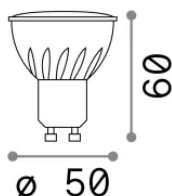

Info generali

Lampadine e accessori - Lampadine gu10

Non-dimmable light bulb with integrated LED sources and direct light emission

Ean	8021696101378
Articolo	GU10 07W 620Lm 3000K CRI90
Installazione	Light bulb
Garanzia	5 years
Peso lordo	0.04 kg
Volume	0.00015 m ³

Potenza	7 W
Emissione	Direct
Consumo massimo	max 7 W
CCT LED	3000 K
Durata LED (t. 25°C)	25000 h
CRI	> 90
Fascio luminoso	108 °
Flusso utile	620 lm
Rischio fotobiologico	EXEMPT