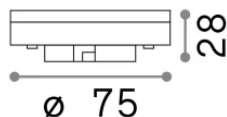

Info sorgente e prestazionali

Potenza	7 W
Emissione	Direct
Consumo massimo	max 7 W
CCT LED	3000 K
Durata LED (t. 25°C)	25000 h
CRI	> 80
Fascio luminoso	110 °
Flusso utile	730 lm
Rischio fotobiologico	EXEMPT