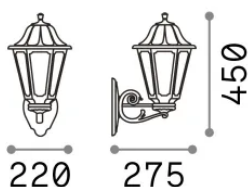

Info sorgente e prestazionali

Sorgente integrata	Light bulb (not included)
Sorgente sostituibile	No
Potenza	E27 max 1 x 23 W
Emissione	Diffuse
Consumo massimo	-
Lampadina consigliata	153964 E27 GOCCIA 08W 4000K CRI80 TRASP