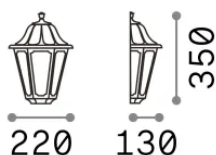

Info sorgente e prestazionali

Sorgente integrata	Light bulb (not included)
Sorgente sostituibile	No
Potenza	E27 max 1 x 23 W
Emissione	Diffuse
Consumo massimo	-
Lampadina consigliata	153964 E27 GOCCIA 08W 4000K CRI80 TRASP