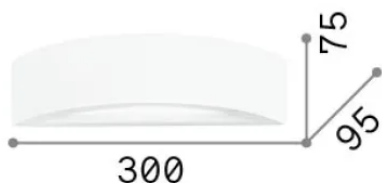

Info sorgente e prestazionali

Sorgente integrata	Light bulb (not included)
Sorgente sostituibile	No
Potenza	E14 max 1 x 40 W
Emissione	Direct + Indirect
Consumo massimo	-
Lampadina consigliata	101217 E14 SFERA 4W 3000K CRI80 BIANCO