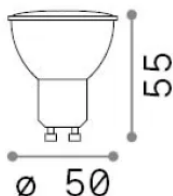

Info sorgente e prestazionali

Potenza	5 W
Emissione	Direct
Consumo massimo	max 5 W
CCT LED	3000 K
Durata LED (t. 25°C)	25000 h
CRI	> 90
Fascio luminoso	50 °
Flusso utile	410 lm
Rischio fotobiologico	1