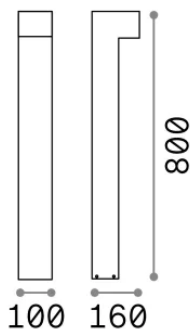

## Esterno - Lampade da terra

Outdoor ground mounted bollard with multiple sources and direct light emission

<b>Ean</b>	8021696115108
<b>Articolo</b>	SIRIO PT1 H80 NERO
<b>Installazione</b>	Lampade da terra
<b>Garanzia</b>	5 years
<b>Peso lordo</b>	2.25 kg
<b>Volume</b>	0.017928 m <sup>3</sup>