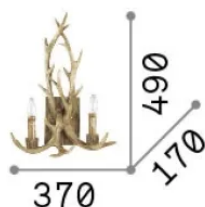

Info sorgente e prestazionali

Sorgente integrata	Light bulb (not included)
Sorgente sostituibile	No
Potenza	E14 max 2 x 40 W
Emissione	Diffuse
Consumo massimo	-
Lampadina consigliata	101224 E14 OLIVA 4W 3000K CRI80 TRASP