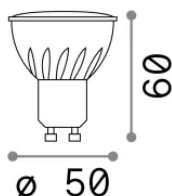

Info sorgente e prestazionali

Potenza	7 W
Emissione	Direct
Consumo massimo	max 7 W
CCT LED	4000 K
Durata LED (t. 25°C)	25000 h
CRI	> 90
Fascio luminoso	108 °
Flusso utile	650 lm
Rischio fotobiologico	EXEMPT