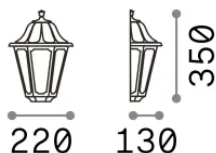

Info sorgente e prestazionali

Sorgente integrata	Light bulb (not included)
Sorgente sostituibile	No
Potenza	E27 max 1 x 23 W
Emissione	Diffuse
Consumo massimo	-
Lampadina consigliata	153964 E27 GOCCIA 08W 4000K CRI80 TRASP