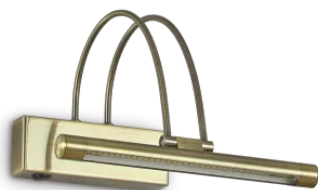

### Interno - Applique

Indoor wall mounted adjustable linear fitting with integrated LED sources, in-built switch and direct light emission

<b>Ean</b>	8021696121338
<b>Articolo</b>	BOW AP D26 BRUNITO
<b>Installazione</b>	Applique
<b>Garanzia</b>	5 years
<b>Peso lordo</b>	0.84 kg
<b>Volume</b>	0.011475 m <sup>3</sup>