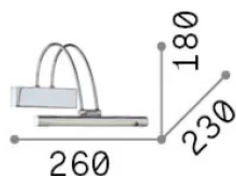

Info sorgente e prestazionali

Sorgente integrata	Integrated LED module
Sorgente sostituibile	Replaceable (by qualified operators only)
Potenza	LED 3,5 W
Emissione	Direct
Consumo massimo	max 3,5 W
Caratteristiche LED	LED SMD
CCT LED	3000 K
Durata LED (t. 25°c)	20000 h
CRI	> 90
SDCM	3
Fascio luminoso	110°
Flusso sorgente	410 lm
Flusso utile	280 lm
Lampadina inclusa	1
Lampadina consigliata	LED INTEGRATO 410lm 3000K