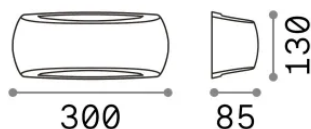

Info sorgente e prestazionali

Sorgente integrata	Light bulb (included, settable CCT 2700 / 4000 / 6500 K)
Sorgente sostituibile	No
Potenza	E27 max 1 x 23 W
Emissione	Direct + Indirect
Consumo massimo	-
Lampadina inclusa	228914 FUMAGALLI LAMPADINA E27 8,5W SETTABILE
Lampadina consigliata	151960 E27 SFERA 6W 4000K CRI80 BIANCO