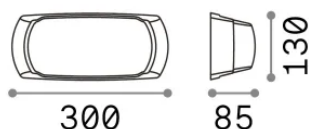

Info sorgente e prestazionali

Sorgente integrata	Light bulb (not included)
Sorgente sostituibile	No
Potenza	E27 max 1 x 23 W
Emissione	Diffuse
Consumo massimo	-
Lampadina consigliata	151960 E27 SFERA 6W 4000K CRI80 BIANCO