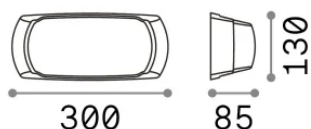

Info sorgente e prestazionali

Sorgente integrata	Light bulb (not included)
Sorgente sostituibile	No
Potenza	E27 max 1 x 23 W
Emissione	Diffuse
Consumo massimo	-
Lampadina consigliata	151960 E27 SFERA 6W 4000K CRI80 BIANCO