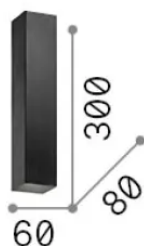

Info sorgente e prestazionali

Sorgente integrata	Light bulb (included)
Sorgente sostituibile	Replaceable
Potenza	GU10 max 2 x 28 W
Emissione	Direct + Indirect
Consumo massimo	-
Lampadina inclusa	123943 GU10 07W 540Lm 3000K CRI90
Lampadina consigliata	123943 GU10 07W 540Lm 3000K CRI90