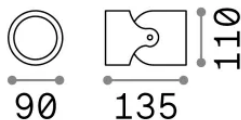

Info sorgente e prestazionali

Sorgente integrata	Light bulb (not included)
Sorgente sostituibile	No
Potenza	GU10 max 1 x 28 W
Emissione	Direct
Consumo massimo	-
Lampadina consigliata	253497 GU10 05W 430Lm 4000K CR190