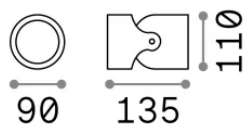

Info sorgente e prestazionali

Sorgente integrata	Light bulb (not included)
Sorgente sostituibile	No
Potenza	GU10 max 1 x 28 W
Emissione	Direct
Consumo massimo	-
Lampadina consigliata	253497 GU10 05W 430Lm 4000K CR190