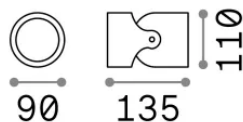

Info sorgente e prestazionali

Sorgente integrata	Light bulb (not included)
Sorgente sostituibile	No
Potenza	GU10 max 1 x 28 W
Emissione	Direct
Consumo massimo	-
Lampadina consigliata	253497 GU10 05W 430Lm 4000K CR190