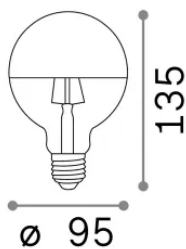

Info generali

Lampadine e accessori - Globo small

Non-dimmable light bulb with integrated LED sources and diffuse light emission

Ean	8021696135526
Articolo	E27 GLOBO D095 08W 3000K CRI80 CROMO
Installazione	Light bulb
Garanzia	5 years
Peso lordo	0.15 kg
Volume	0.00165 m ³

Potenza	8 W
Emissione	Diffuse
Consumo massimo	max 8 W
CCT LED	3000 K
Durata LED (t. 25°C)	25000 h
CRI	> 80
Fascio luminoso	-
Flusso utile	930 lm