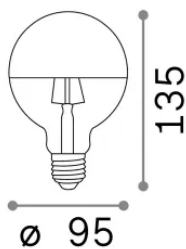

Info generali

Lampadine e accessori - Globo small

Non-dimmable light bulb with integrated LED sources and diffuse light emission

Ean	8021696135526
Articolo	E27 GLOBO D095 08W 3000K CRI80 CROMO
Installazione	Light bulb
Garanzia	5 years
Peso lordo	0.15 kg
Volume	0.00145 m ³

Potenza	8 W
Emissione	Diffuse
Consumo massimo	max 8 W
CCT LED	3000 K
Durata LED (t. 25°C)	25000 h
CRI	> 80
Fascio luminoso	-
Flusso utile	930 lm