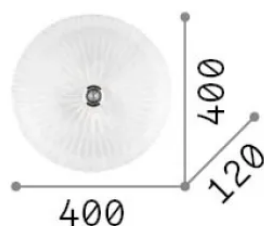

Info sorgente e prestazionali

Sorgente integrata	Light bulb (not included)
Sorgente sostituibile	No
Potenza	E27 max 3 x 60 W
Emissione	Diffuse
Consumo massimo	-
Lampadina consigliata	101279 E27 SFERA 4W 3000K CRI80 TRASP